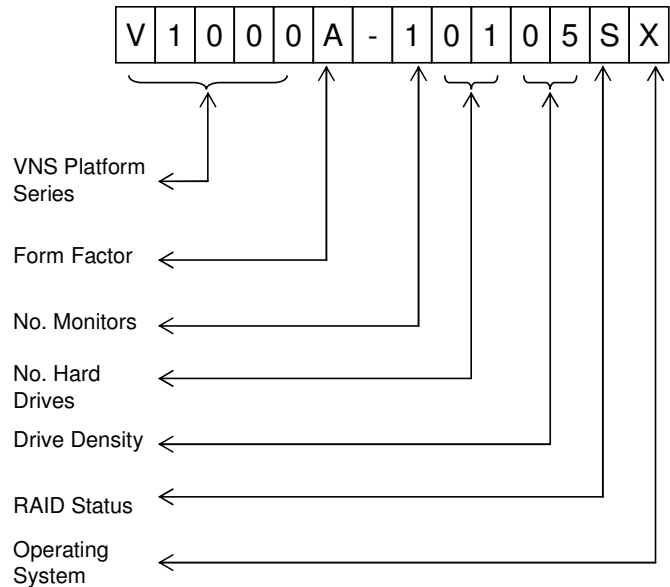

ViSTA Networking Solutions

Part Numbering:

VNS Part numbers are 14 characters.

Platform:

- V1000: Entry Level NVR
- V2000: Mid-Range NVR
- V3000: Enterprise NVR

Form Factor:

- A: Mid-Tower Desktop
- B: Pedestal Desktop
- C: Pedestal Desktop with Redundant Power Supply
- D: Workstation Desktop
- E: Workstation with Redundant PS
- F: High Density Workstation with Redundant PS
- K: 2U Rack Mount Chassis
- L: 2U Rack Mount with 6 Hot Swap Drives
- M: 2U Rack Mount w/ 6Hot Swap Drives & Redundant PS
- N: 4U Rack Mount w/8 Hot Swap
- O: 4U Rack Mount w/8 Hot Swap Drives & Redundant PS
- P: 3U Rack Mount w/12 Hot Swap Drives & Redundant PS
- R: 4U Rack Mount w/16 Hot Swap Drives & Redundant PS

Number of Monitors: 1, 2, or 4

Number of Hard Drives: Quantity of Hard Drives used for Storage (01 = 1, 05 = 5, etc)

Drive Density: 05 = 500 GB, 10 = 1000 GB, 20 = 2000 GB, 30 = 3000 GB, 40 = 4000 GB and 60 = 6000 GB

RAID Status:

- O: No RAID with RDX Drive
- P: RAID 0 with RDX Drive
- Q: RAID 5 with RDX Drive
- R: RAID 5
- S: No RAID
- T: RAID 0

Operating System:

- K: Windows 2012 Server
- L: Windows 2012 Server with a RAID 1 OS Drive
- X: Windows 7 Professional x64 Edition
- V: Windows 7 Professional x64 Edition with a RAID 1 OS Drive

Example:

V1010C-10210SX: Entry level NVR in a Desktop case with redundant power supply, support for one monitor, 2000 GB of video storage (2 x 1000 GB hard drives) configured as individual drive volumes with Windows 7 Professional OS.

*VGA/sec processing dependent on video surveillance management software package
Specifications subject to change without notice

Not all cases are supported on all platforms
Intel and Pentium are registered trade marks of Intel Corporation
Windows is a registered trade mark of Microsoft Corporation