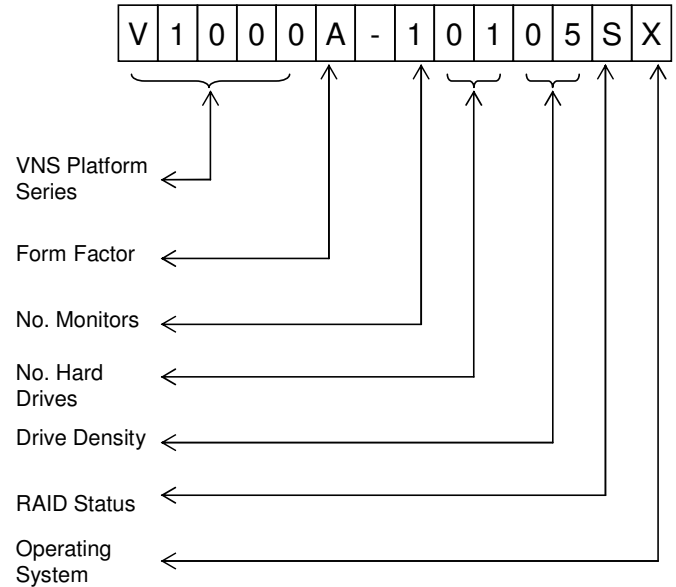

ViSTA Networking Solutions

Part Numbering:

VNS Part numbers are 14 characters.

Platform:

- V1000: Entry Level NVR
- V2000: Mid-Range NVR
- V3000: Enterprise NVR

Form Factor:

- A: Mid-Tower Desktop
- B: Pedestal Desktop
- C: Pedestal Desktop with Redundant Power Supply
- D: Workstation Desktop
- E: Workstation with Redundant PS
- F: High Density Workstation with Redundant PS
- K: 2U Rack Mount Chassis
- L: 2U Rack Mount with 6 Hot Swap Drives
- M: 2U Rack Mount w/ 6Hot Swap Drives & Redundant PS
- N: 4U Rack Mount w/8 Hot Swap
- O: 4U Rack Mount w/8 Hot Swap Drives & Redundant PS
- P: 3U Rack Mount w/12 Hot Swap Drives & Redundant PS
- R: 4U Rack Mount w/16 Hot Swap Drives & Redundant PS