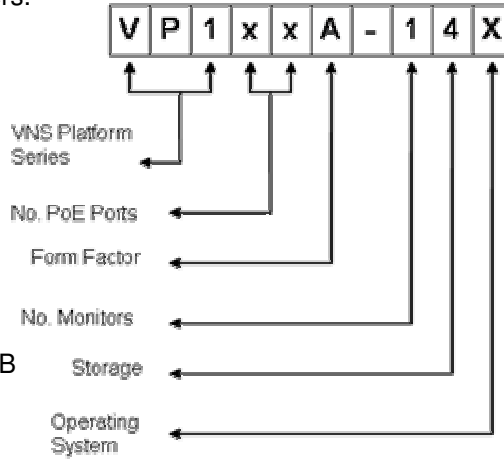

### Platform:

VP1xx: Entry Level PoE NVR

### Platform:

xx: Number of PoE Ports

### Form Factor:

A: Mid-Tower Desktop

**Number of Monitors:** 1, 2, or 4

**Storage:** 1 = 1TB, 2 = 2TB and 4 = 4TB

### Software:

X: Windows 7 Professional