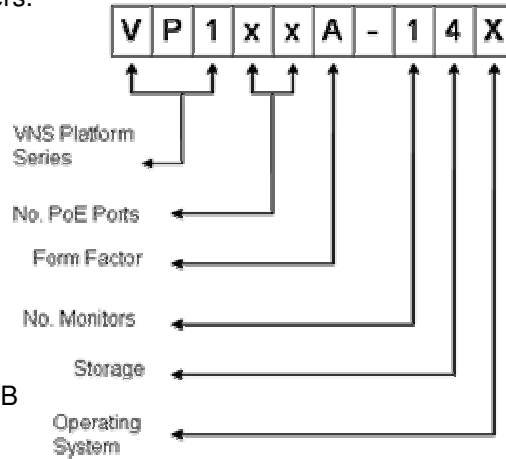

		Motion									
		10%	20%	30%	40%	50%	60%	70%	80%	90%	100%
Storage (TB)	1	60	30	18	14	10	8	6	6	4	4
	2	130	64	42	32	24	20	18	14	12	10
	4	264	132	88	64	52	42	36	30	28	24

ViSTA Networking Solutions

Part Numbering:

VNS VP Part numbers are 10 characters.

Platform:

VP1xx: Entry Level PoE NVR

Platform:

xx: Number of PoE Ports

Form Factor:

A: Mid-Tower Desktop

K: 2U Rack Mount

Number of Monitors: 1, 2, or 4

Storage: 1 = 1TB, 2 = 2TB and 4 = 4TB

Software:

X: Windows 7 Professional

IDENTIFIER LEGEND AND OPTIONS

PLATFORM SERIES FOR VNS SERVERS:

VP

Number of PoE Ports: