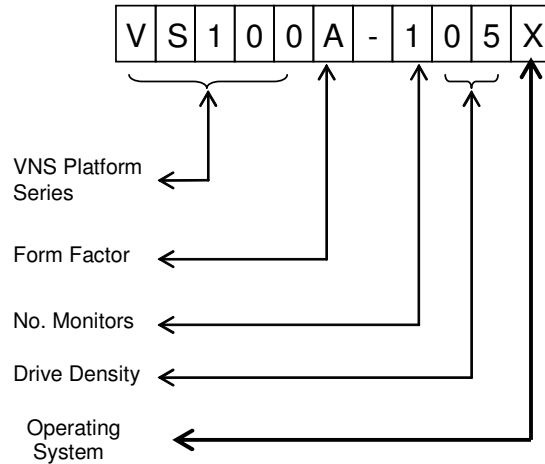

ViSTA Networking Solutions

Part Numbering:

VNS VS Part numbers are 11 characters.

Platform:

- VS100: NetGuard View Station
- VS200: Ocularis View Station

Form Factor:

- A: Mid-Tower Desktop
- B: Pedestal Desktop
- C: Pedestal Desktop with Redundant Power Supply
- D: Workstation Desktop
- E: Workstation with Redundant PS
- F: High Density Workstation with Redundant PS
- K: 2U Rack Mount Chassis
- L: 2U Rack Mount with 6 Hot Swap Drives
- M: 2U Rack Mount w/ 6Hot Swap Drives & Redundant PS
- N: 4U Rack Mount w/8 Hot Swap
- O: 4U Rack Mount w/8 Hot Swap Drives & Redundant PS
- P: 3U Rack Mount w/12 Hot Swap Drives & Redundant PS
- R: 4U Rack Mount w/16 Hot Swap Drives & Redundant PS

Number of Monitors: 1, 2, 4, or 8

OS Drive Density: 02 = 250 GB, 05 = 500 GB, 10 = 1000 GB and 20 = 2000 GB

Operating System:

- K: Windows 2008 Server
- L: Windows 2008 Server with a RAID 1 OS Drive
- X: Windows 7 Professional
- V: Windows 7 Professional with a RAID 1 OS Drive

Example:

VS107A-105X: Entry Level View Station with desktop case, non-redundant power supply, support for one monitor, 500GB OS hard drive and Windows 7 Professional OS.

*VGA/sec processing dependent on video surveillance management software package
Specifications subject to change without notice

Intel is a registered trade marks of Intel Corporation
Windows is a registered trade mark of Microsoft Corporation