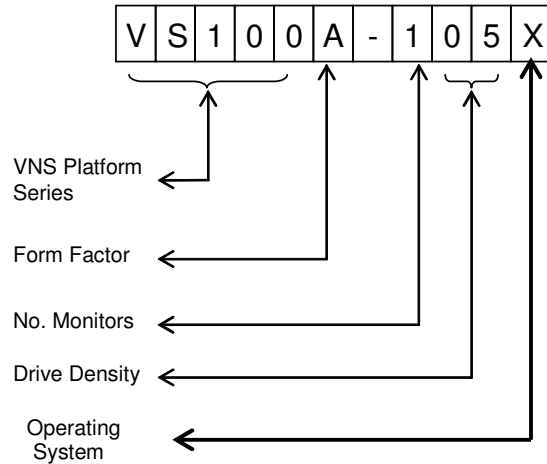

ViSTA Networking Solutions

Part Numbering:

VNS VS Part numbers are 11 characters.

Platform:

- VS100: NetGuard View Station
- VS200: Ocularis View Station

Form Factor:

- A: Mid-Tower Desktop
- B: Pedestal Desktop
- C: Pedestal Desktop with Redundant Power Supply
- D: Workstation Desktop
- E: Workstation with Redundant PS
- F: High Density Workstation with Redundant PS
- K: 2U Rack Mount Chassis
- L: 2U Rack Mount with 6 Hot Swap Drives
- M: 2U Rack Mount w/ 6Hot Swap Drives & Redundant PS
- N: 4U Rack Mount w/8 Hot Swap
- O: 4U Rack Mount w/8 Hot Swap Drives & Redundant PS
- P: 3U Rack Mount w/12 Hot Swap Drives & Redundant PS
- R: 4U Rack Mount w/16 Hot Swap Drives & Redundant PS