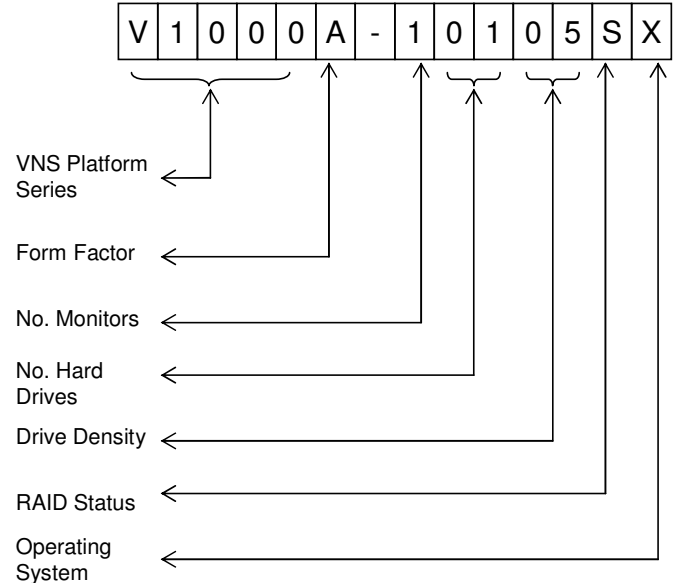

ViSTA Networking Solutions

Part Numbering:

VNS Part numbers are 14 characters.

Platform:

- V1000: Entry Level NVR
- V2000: Mid-Range NVR
- V3000: Enterprise NVR

Form Factor:

- A: Mid-Tower Desktop
- B: Pedestal Desktop
- C: Pedestal Desktop with Redundant Power Supply
- D: Workstation Desktop
- E: Workstation with Redundant PS
- F: High Density Workstation with Redundant PS
- K: 2U Rack Mount Chassis
- L: 2U Rack Mount with 6 Hot Swap Drives
- M: 2U Rack Mount w/ 6Hot Swap Drives & Redundant PS
- N: 4U Rack Mount w/8 Hot Swap
- O: 4U Rack Mount w/8 Hot Swap Drives & Redundant PS
- P: 3U Rack Mount w/12 Hot Swap Drives & Redundant PS
- R: 4U Rack Mount w/16 Hot Swap Drives & Redundant PS

Number of Monitors: 1, 2, or 4

Number of Hard Drives: Quantity of Hard Drives used for Storage (01 = 1, 05 = 5, etc)

Drive Density: 05 = 500 GB, 10 = 1000 GB, 20 = 2000 GB, 30 = 3000 GB, 40 = 4000 GB and 60 = 6000 GB

RAID Status:

- O: No RAID with RDX Drive
- P: RAID 0 with RDX Drive
- Q: RAID 5 with RDX Drive
- R: RAID 5
- S: No RAID
- T: RAID 0
- Y: RAID 6

Operating System:

- K: Windows 2012 Server
- L: Windows 2012 Server with a RAID 1 OS Drive
- X: Windows 7 Professional x64 Edition
- V: Windows 7 Professional x64 Edition with a RAID 1 OS Drive

Example:

V2010M-10260SX: Mid-Range NVR in a rack mount case with redundant power supply, support for one monitor, 12,000 GB of video storage (2 x 6000 GB hard drives) configured as individual drive volumes with Windows 7 Professional OS.

*VGA VGA/sec processing dependent on video surveillance management software package
Specifications subject to change without notice

Not all cases are supported on all platforms
Intel is a registered trade marks of Intel Corporation
Windows is a registered trade mark of Microsoft Corporation